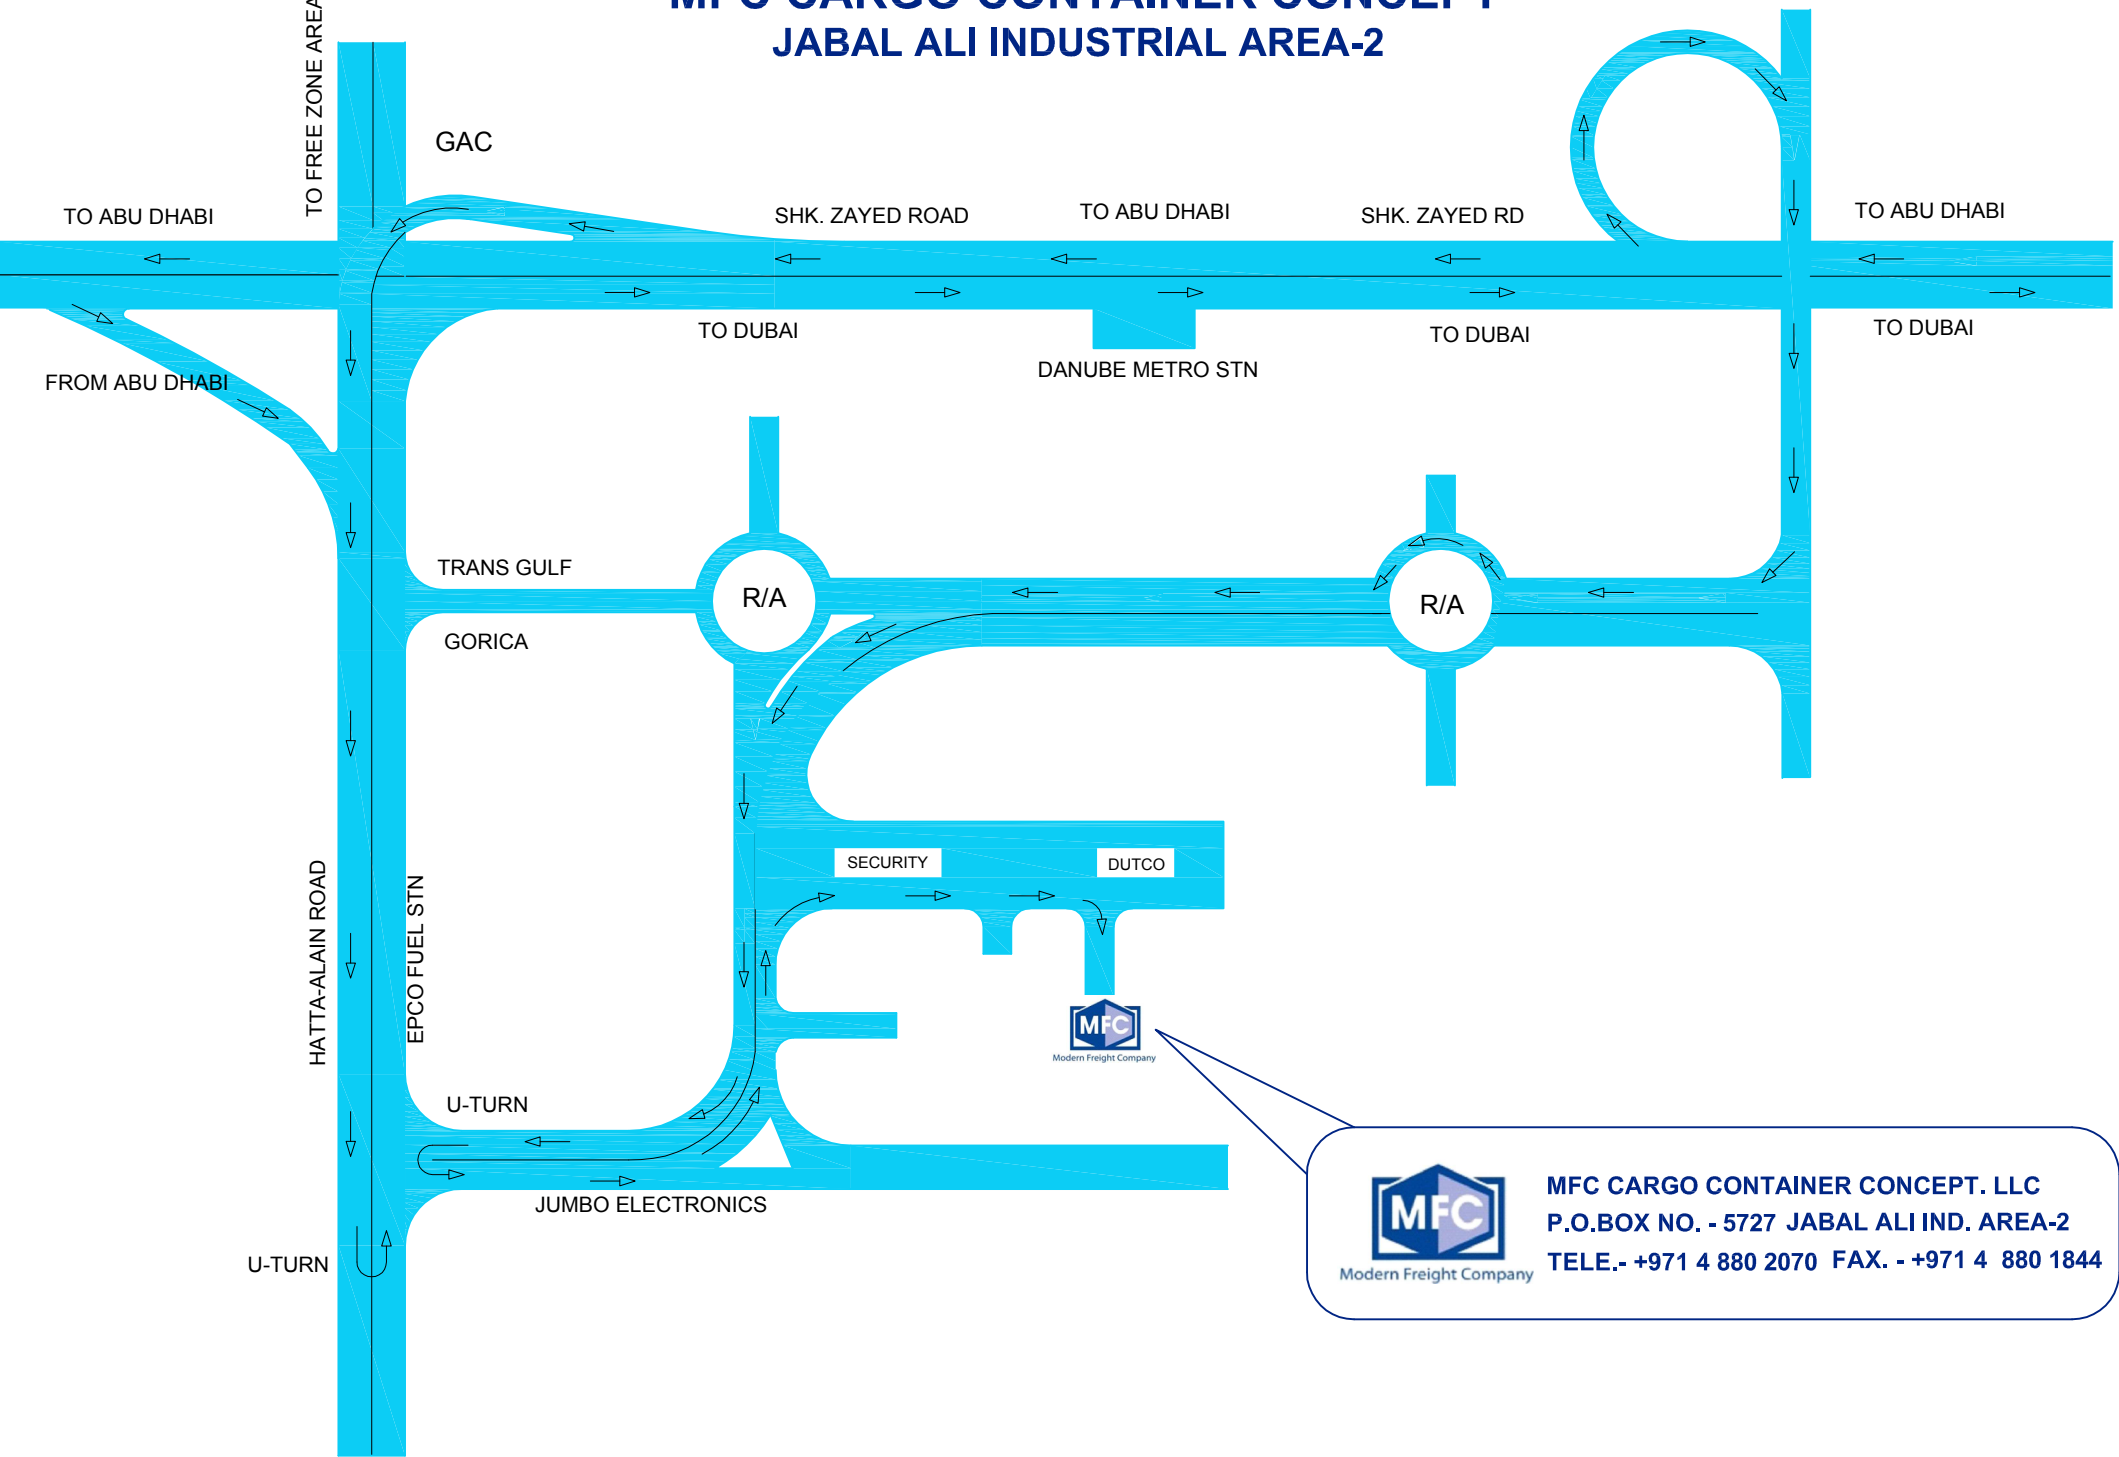

MFC CARGO CONTAINER CONCEPT JABAL ALI INDUSTRIAL AREA-2

MFC CARGO CONTAINER CONCEPT. LLC
P.O.BOX NO. - 5727 JABAL ALI IND. AREA-2
TELE.- +971 4 880 2070 FAX. - +971 4 880 1844